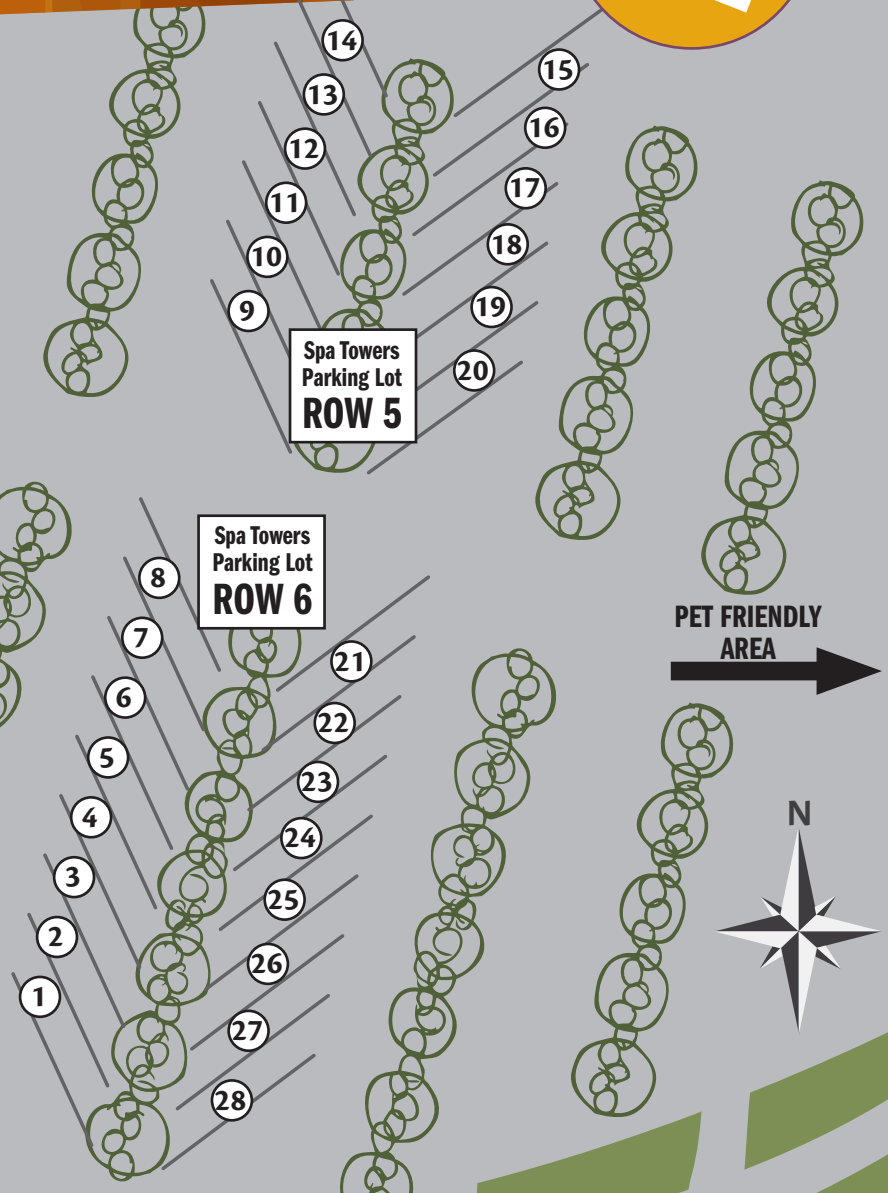

RV Parking Spaces

Located on the eastern end of the Casino, before the golf course.

Check in at Spa Towers Hotel Front Desk.

Check-in 3 PM • Check-out 1 PM

AMPERAGE LEGEND			
RV SPACE	AMP'S	RV SPACE	AMP'S
1	50	15	20
2	50	16	20
3	30	17	20
4	30	18	20
5	30	19	20
6	30	20	20
7	30	21	30
8	30	22	30
9	20	23	30
10	20	24	30
11	20	25	30
12	20	26	30
13	20	27	50
14	20	28	50

THIS IS THE SPA TOWERS PARKING LOT

COEUR D'ALENE
CASINO
RESORT + HOTEL™

WELCOME HOME

RV ACCESS

Electrical hook ups located in our Spa Towers Parking Lot.

Daily rate is \$20

Per day paid earns \$5 in "Extra Play Cash"* back to you!

Please check in at Spa Towers Hotel Front Desk to receive your parking permit

Check-in 3 PM • Check-out 1 PM

No on site waste dump facilities.

Nearest Seasonal Dump Facility is located at

Heyburn State Park
1291 Chatcolet Road
Plummer, Idaho, USA, 83876
Dump fees apply

Call 1-800-523-2464
to book your space.

*Must be a Rewards member to redeem.

CELL PHONE AND TEXT COVERAGE	CASHIER / ATM	POOL	HIGH MOUNTAIN BUFFET	HUCKLEBERRY DELI	PRE-FUNCTION
JUST TEXT COVERAGE	CELL ZONE	GIFT/SMOKE SHOP	EVENT CENTER / BINGO	RED TAIL BAR & GRILL	PONDEROSA ROOM
POINT REDEMPTION	CONFERENCE ROOMS	SMOKE-FREE CASINO AREA	CHINOOK STEAK, PASTA & SPIRITS	BUS STOP	CAMAS ROOM
ELEVATOR	SWEETGRASS CAFÉ	OFF TRACK BETTING	EXECUTIVE HOSTS	FITNESS CENTER	CHATCOLET ROOM
FRONT DESK	REWARDS CLUB	NIGHTHAWK LOUNGE	JACKPOT JAVA AND CREAMERY	TWISTED EARTH GRILL	MEZZANINE
RESTROOMS	BOX OFFICE		RV ACCESS	STENSGAR PAVILION	STENSGAR PAVILION